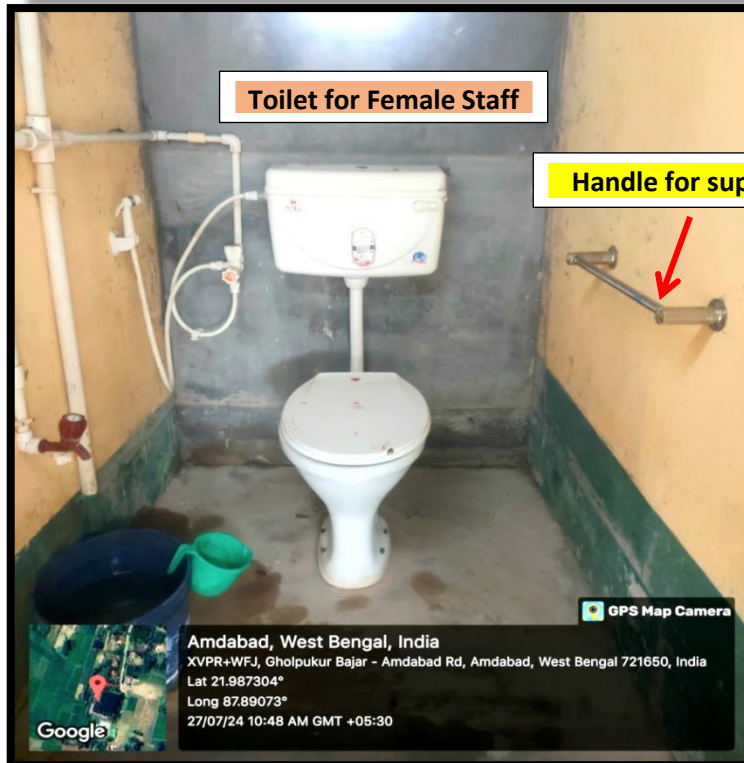

Disabled Friendly Wash Room

Western Toilet Facility for Staff along with Handles beside the Commode to Provide Support to the Disabled

Ramank

Principal

Swarnamoyee Jogendranath Mahavidyalaya
Amdabad :: Purba Medinipur :: Pin-721650