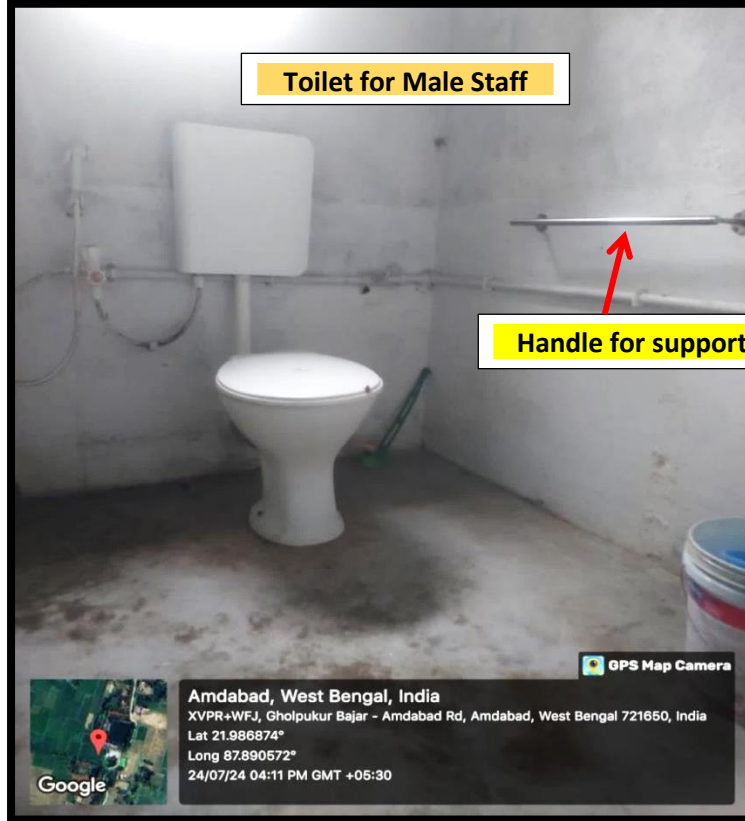

Disabled Friendly Wash Room

Western Toilet Facility for Staff along with Handles beside the Commode to Provide Support to the Disabled

Ramank

Principal

Swarnamoyee Jogendranath Mahavidyalaya
Amdabad :: Purba Medinipur :: Pin-721650