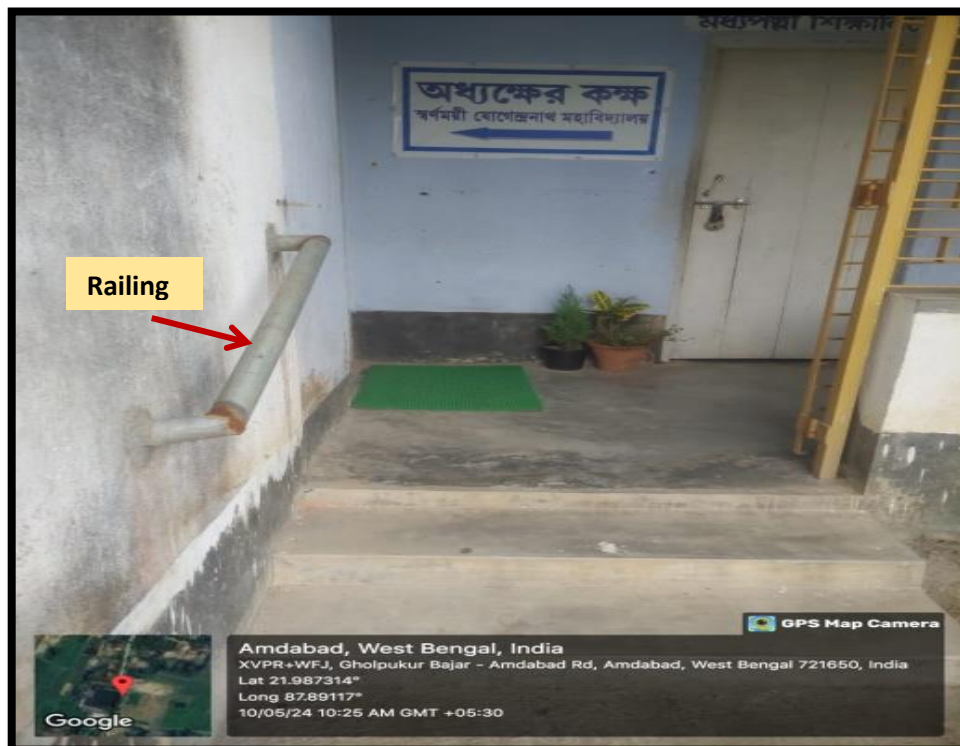

# SWARNAMOYEE JOGENDRANATH MAHAVIDYALAYA

Govt. Aided General Degree College | Estd.: 2014

At+P.O.: Amdabad, P.S.: Nandigram, Dist.: Purba Medinipur, PIN 721650

[www.sjmahavidyalaya.in](http://www.sjmahavidyalaya.in) | Email: [sjmahavidyalaya@gmail.com](mailto:sjmahavidyalaya@gmail.com)

## Slope/Ramp has been made in Different Step down Parts of the Campus along with Railings