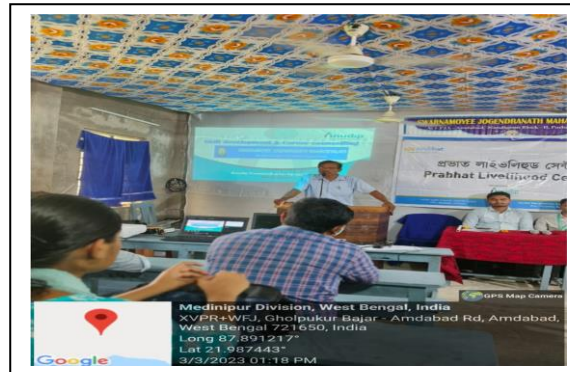

Event: Skill Development and Career Counselling programme

Venue: College Campus

Date: 03.03.2022