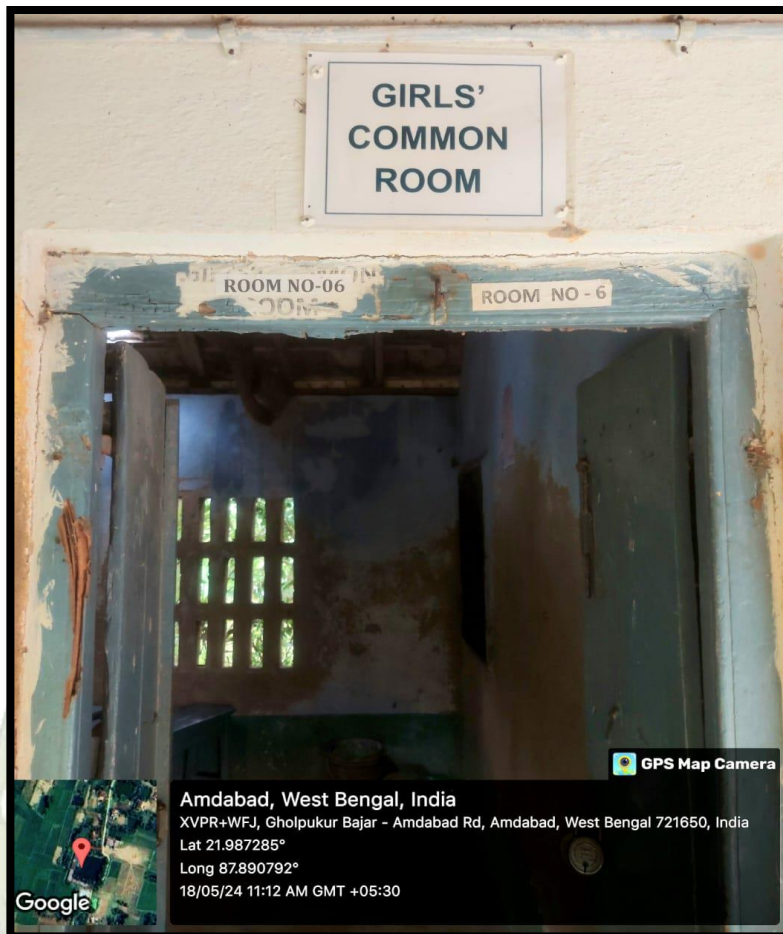

## Photographs Related to Gender Equity

Complaint Box installed for both boys and girls student

Complaint Box in Girls' Common Room

Complaint Box in Boys' Toilet

Water purifier facility for the students (both for male & female)

**Toilet Facilities for Male & Female Staff and Students**

**Western Toilet Facilities for Female Staff and students**

**Western Toilet Facilities for Male Staff and Students**

**Girls' Common Room with Minimal Facilities**

**Contact Number of Different Sub-Committees Displayed in Different Place of the College Campus to Help the Students in their Problems**

**Participation of Male and Female Students in Different Events Held in the College**