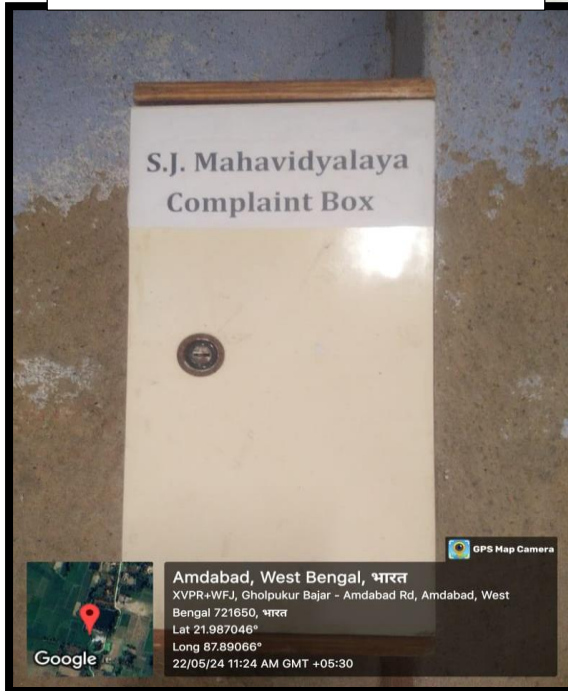

# SWARNAMOYEE JOGENDRANATH MAHAVIDYALAYA

Govt. Aided General Degree College | Estd.: 2014

At+P.O.: Amdabad, P.S.: Nandigram, Dist.: Purba Medinipur, PIN 721650

[www.sjmahavidyalaya.in](http://www.sjmahavidyalaya.in) Email: [sjmahavidyalaya@gmail.com](mailto:sjmahavidyalaya@gmail.com)

## Photographs Related to Gender Equity

Complaint Box installed for both boys and girls student

Complaint Box in Girls' Common Room

Complaint Box in Boys' Toilet

Water purifier facility for the students (both for male & female)

**Toilet Facilities for Male & Female Staff and Students**

**Western Toilet Facilities for Female Staff and students**

**Western Toilet Facilities for Male Staff and Students**

**Girls' Common Room with Minimal Facilities**