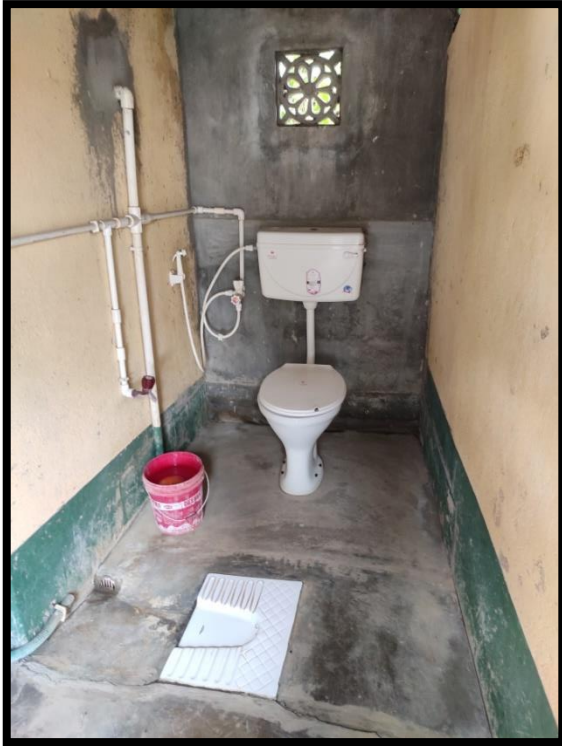

## Photographs Related to Gender Equity

Complaint Box installed for both boys and girls student

Complaint Box in Girls' Common Room

Complaint Box in Boys' Toilet

Water purifier facility for the students (both for male & female)

**Toilet Facilities for Male & Female Staff and Students**

**Western Toilet Facilities for Female Staff and students**

**Western Toilet Facilities for Male Staff and Students**

**Girls' Common Room with Minimal Facilities**